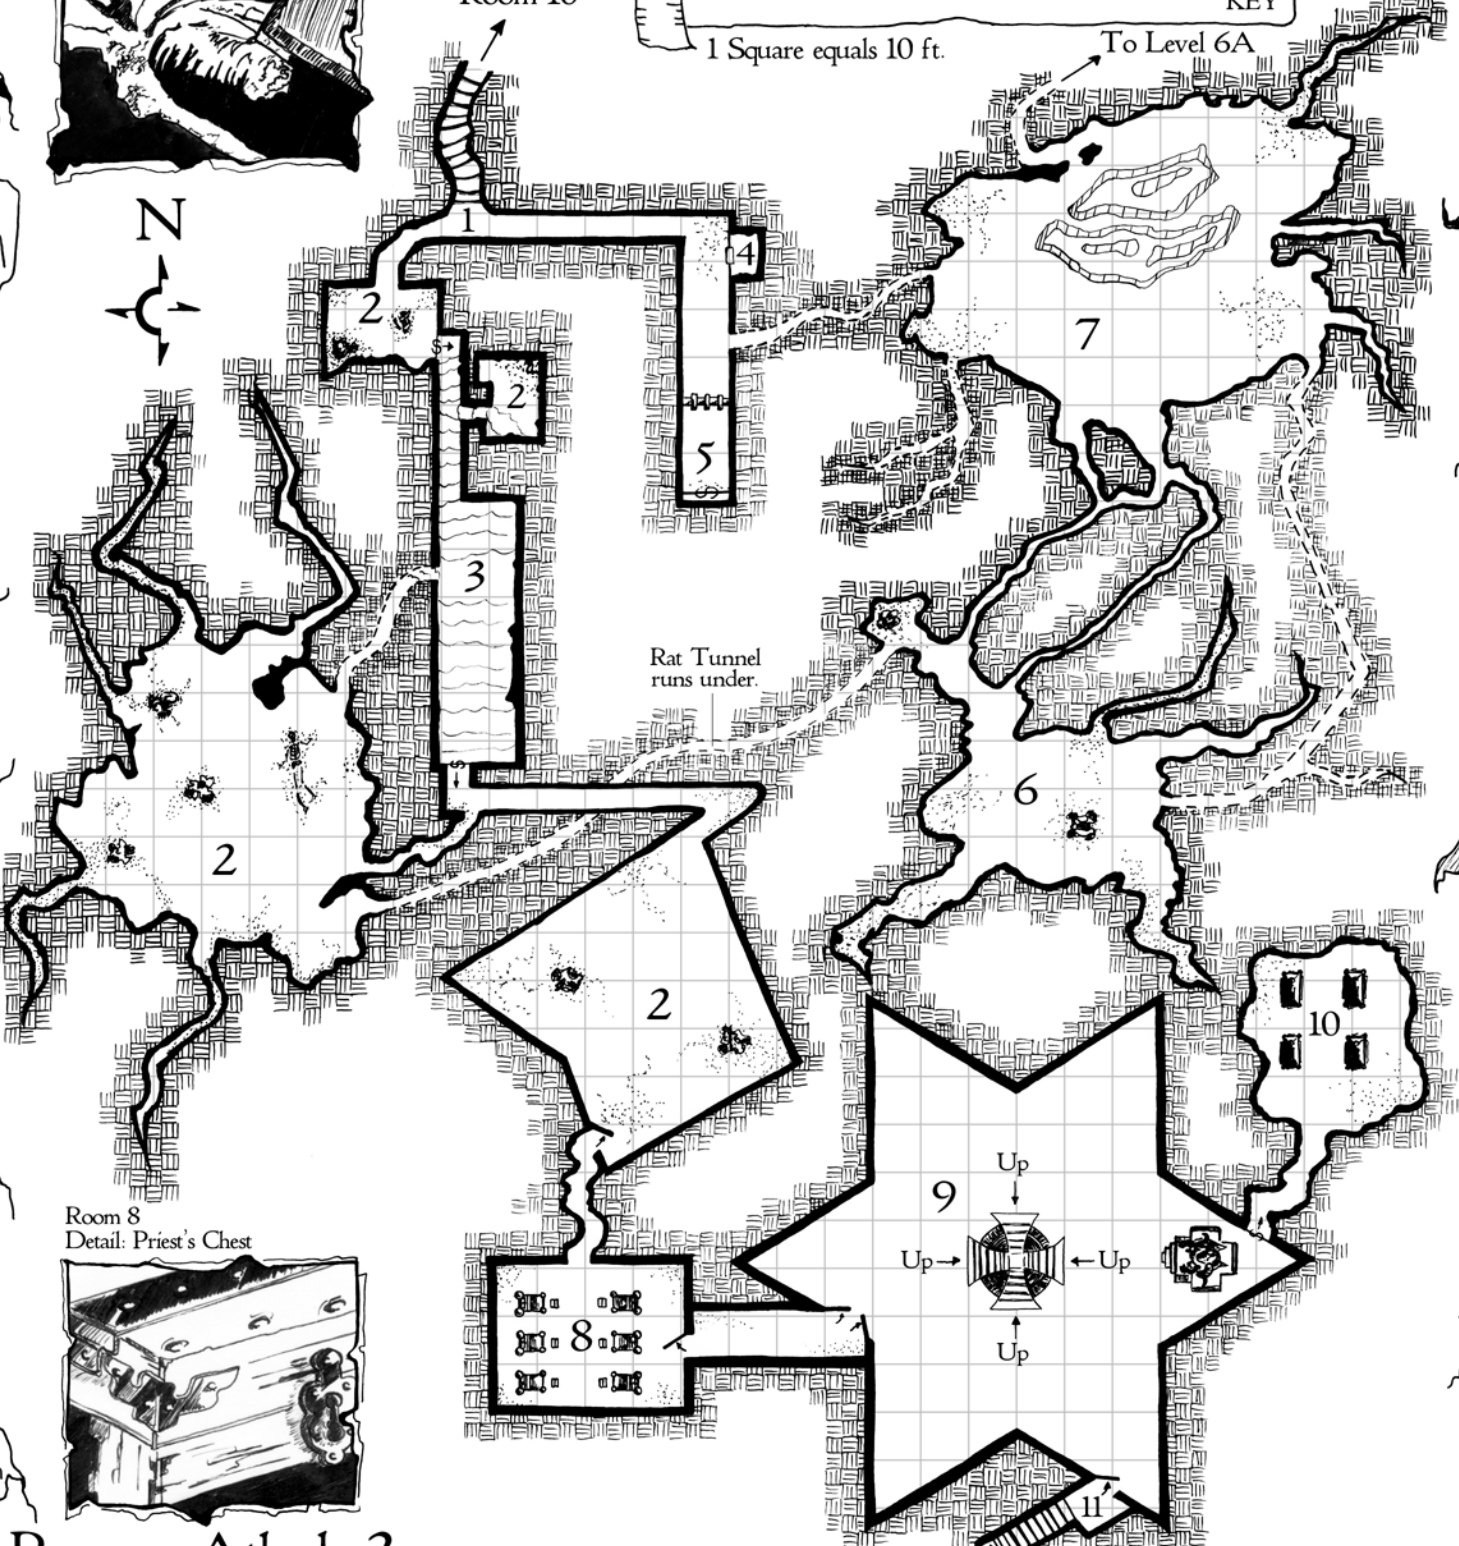

Room 10
Detail: Knight's Crypt

	Column		Crypt		Statue of Orcus
	Debris		Skeletal Remains		Shrine of Power
	Portcullis		Bed & Chest	KEY	

1 Square equals 10 ft.

To Level 3
Room 10

To Level 6A

Room 8
Detail: Priest's Chest

Rappan Athuk 2

Level 4: The Upper Temple of Orcus

To Level 5
Room 1